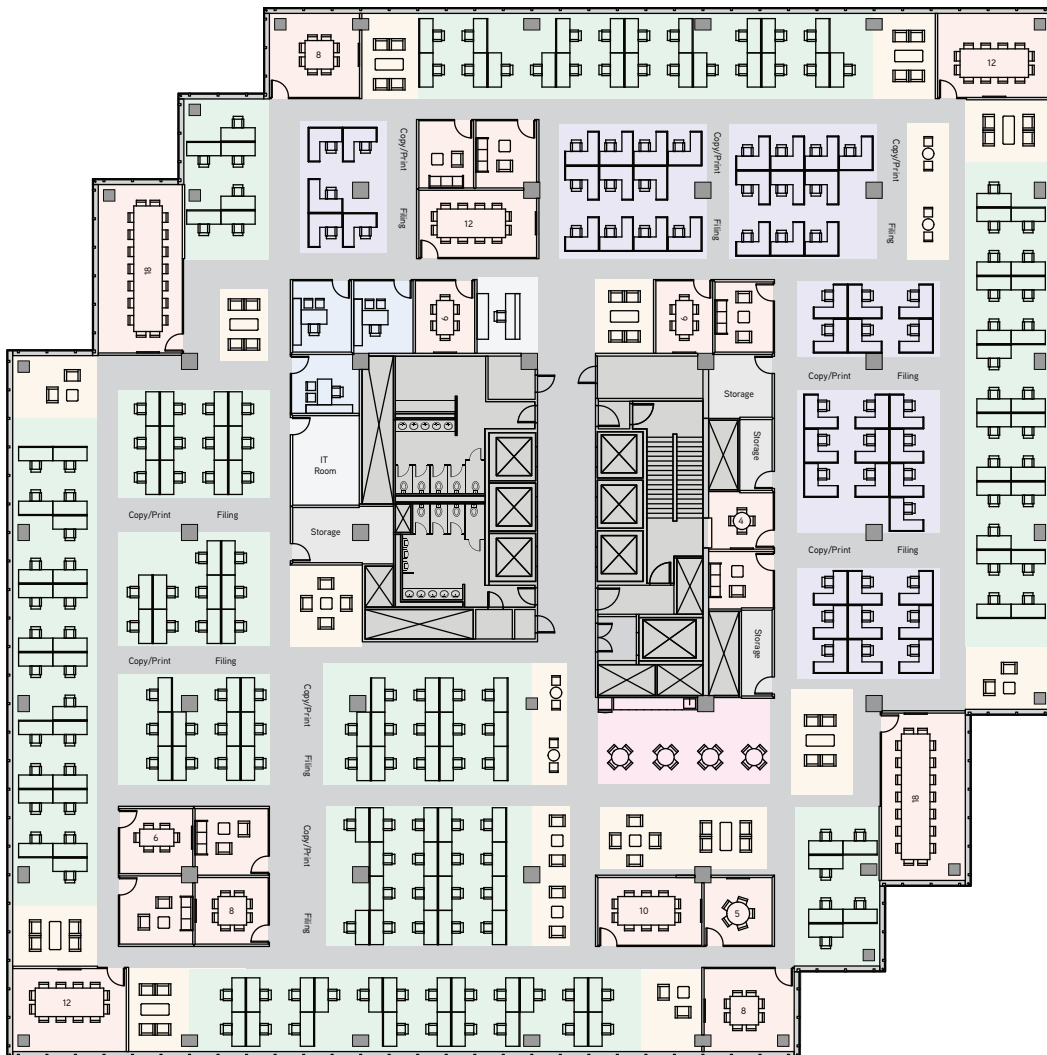

GATEWAY

FULL FLOOR : 33,369 RSF

TECH / OPEN OFFICE TEST FIT

● Benching	166
● Workstation	53
● Office	3
● Focus Room	
● Breakout	62
● Conference Room	133
● Huddle Room	27
● Cafe	16
● Reception	1
● Empty	
● Support Space	23
● Custom	